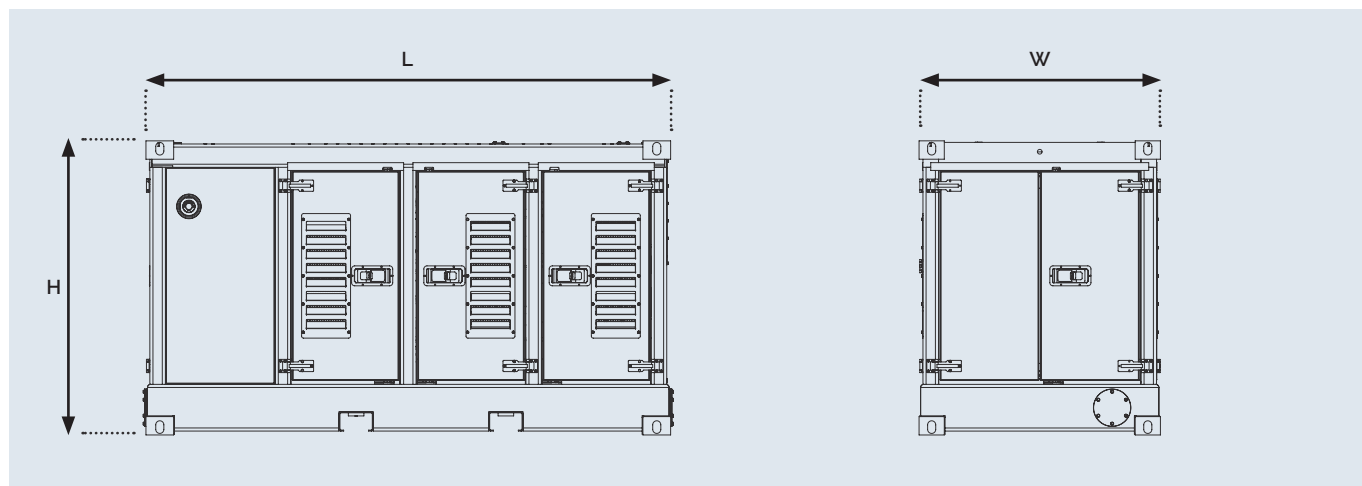

Technical specifications

PP200

UNIT	METRIC	US
OIL FLOW MAX.	232 (LPM)	61 (GPM)
PRESSURE MAX.	350 (BAR)	5076 (PSI)
OIL CAPACITY	450 (LITER)	118 (GAL)
DIESEL TANK CAPACITY	450 (LITER)	118 (GAL)
WIDTH	1610 (MM)	64 (IN)
LENGTH	3720 (MM)	147 (IN)
HEIGHT	1740 (MM)	69 (IN)
WEIGHT (Tier 3)	5400 (KG)	11904 (LBS)
WEIGHT (Stage V / Tier 4F)	5500 (KG)	12125 (LBS)

STAGE	MODEL	POWER
Tier 3	VOLVO TAD552VE	160 / 218 (KW/HP)
Stage V / Tier 4F	VOLVO TAD582VE	160 / 218 (KW/HP)

* Technical specifications are calculated with respect to maximum pressure and oil flow. Both pressure and oil flow can be adjusted depending on the needs.